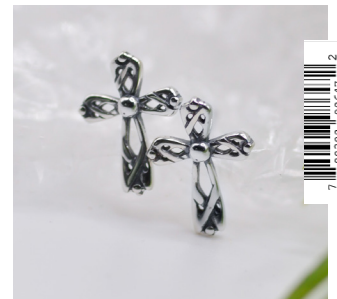

Silver Split Crosses

98645 - 7

**NEW OPTIONS!**

*designer* EARRINGS

With 6 new cross designs there is something for everyone in our Designer Earrings collection.

Gold, Cubic Zirconia

98646 - 10

Sterling Silver