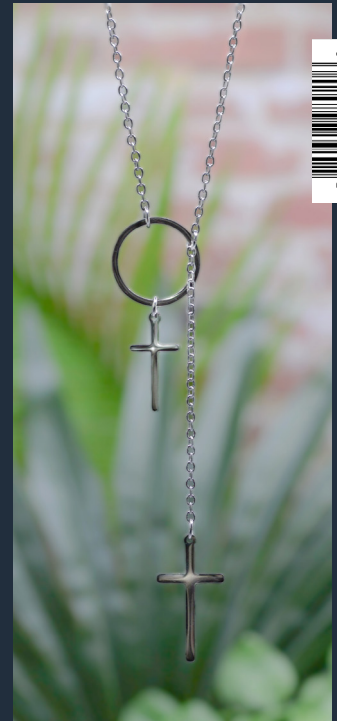

18" Triangle Cross 98923 - 7.5  
Stainless Steel Necklace

French Hook Silver 98640 - 5  
Cross Stainless Steel Earrings

Silver Chain Stud 98641 - 5  
Stainless Steel Earrings

18" Double Chain 98918 - 10  
Stainless Steel Necklace

18" Looped Chain 98920 - 9  
Stainless Steel Necklace

NEW COLLECTION

STAINLESS steel

Our newest Stainless Steel collection features timeless designs built to last. Choose from 8 options your customers are sure to love.