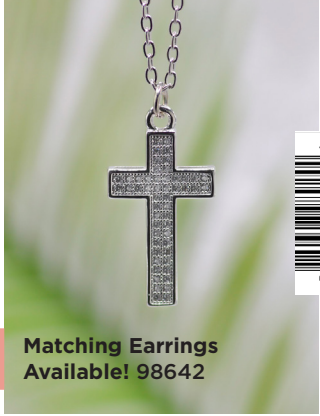

MORE DESIGNS!

grace NECKLACES

Our Grace Collection continues to expand with 10 new designs. 16" chains with additional 2" extenders make these perfect for layering.

Matching Earrings Available! 98642